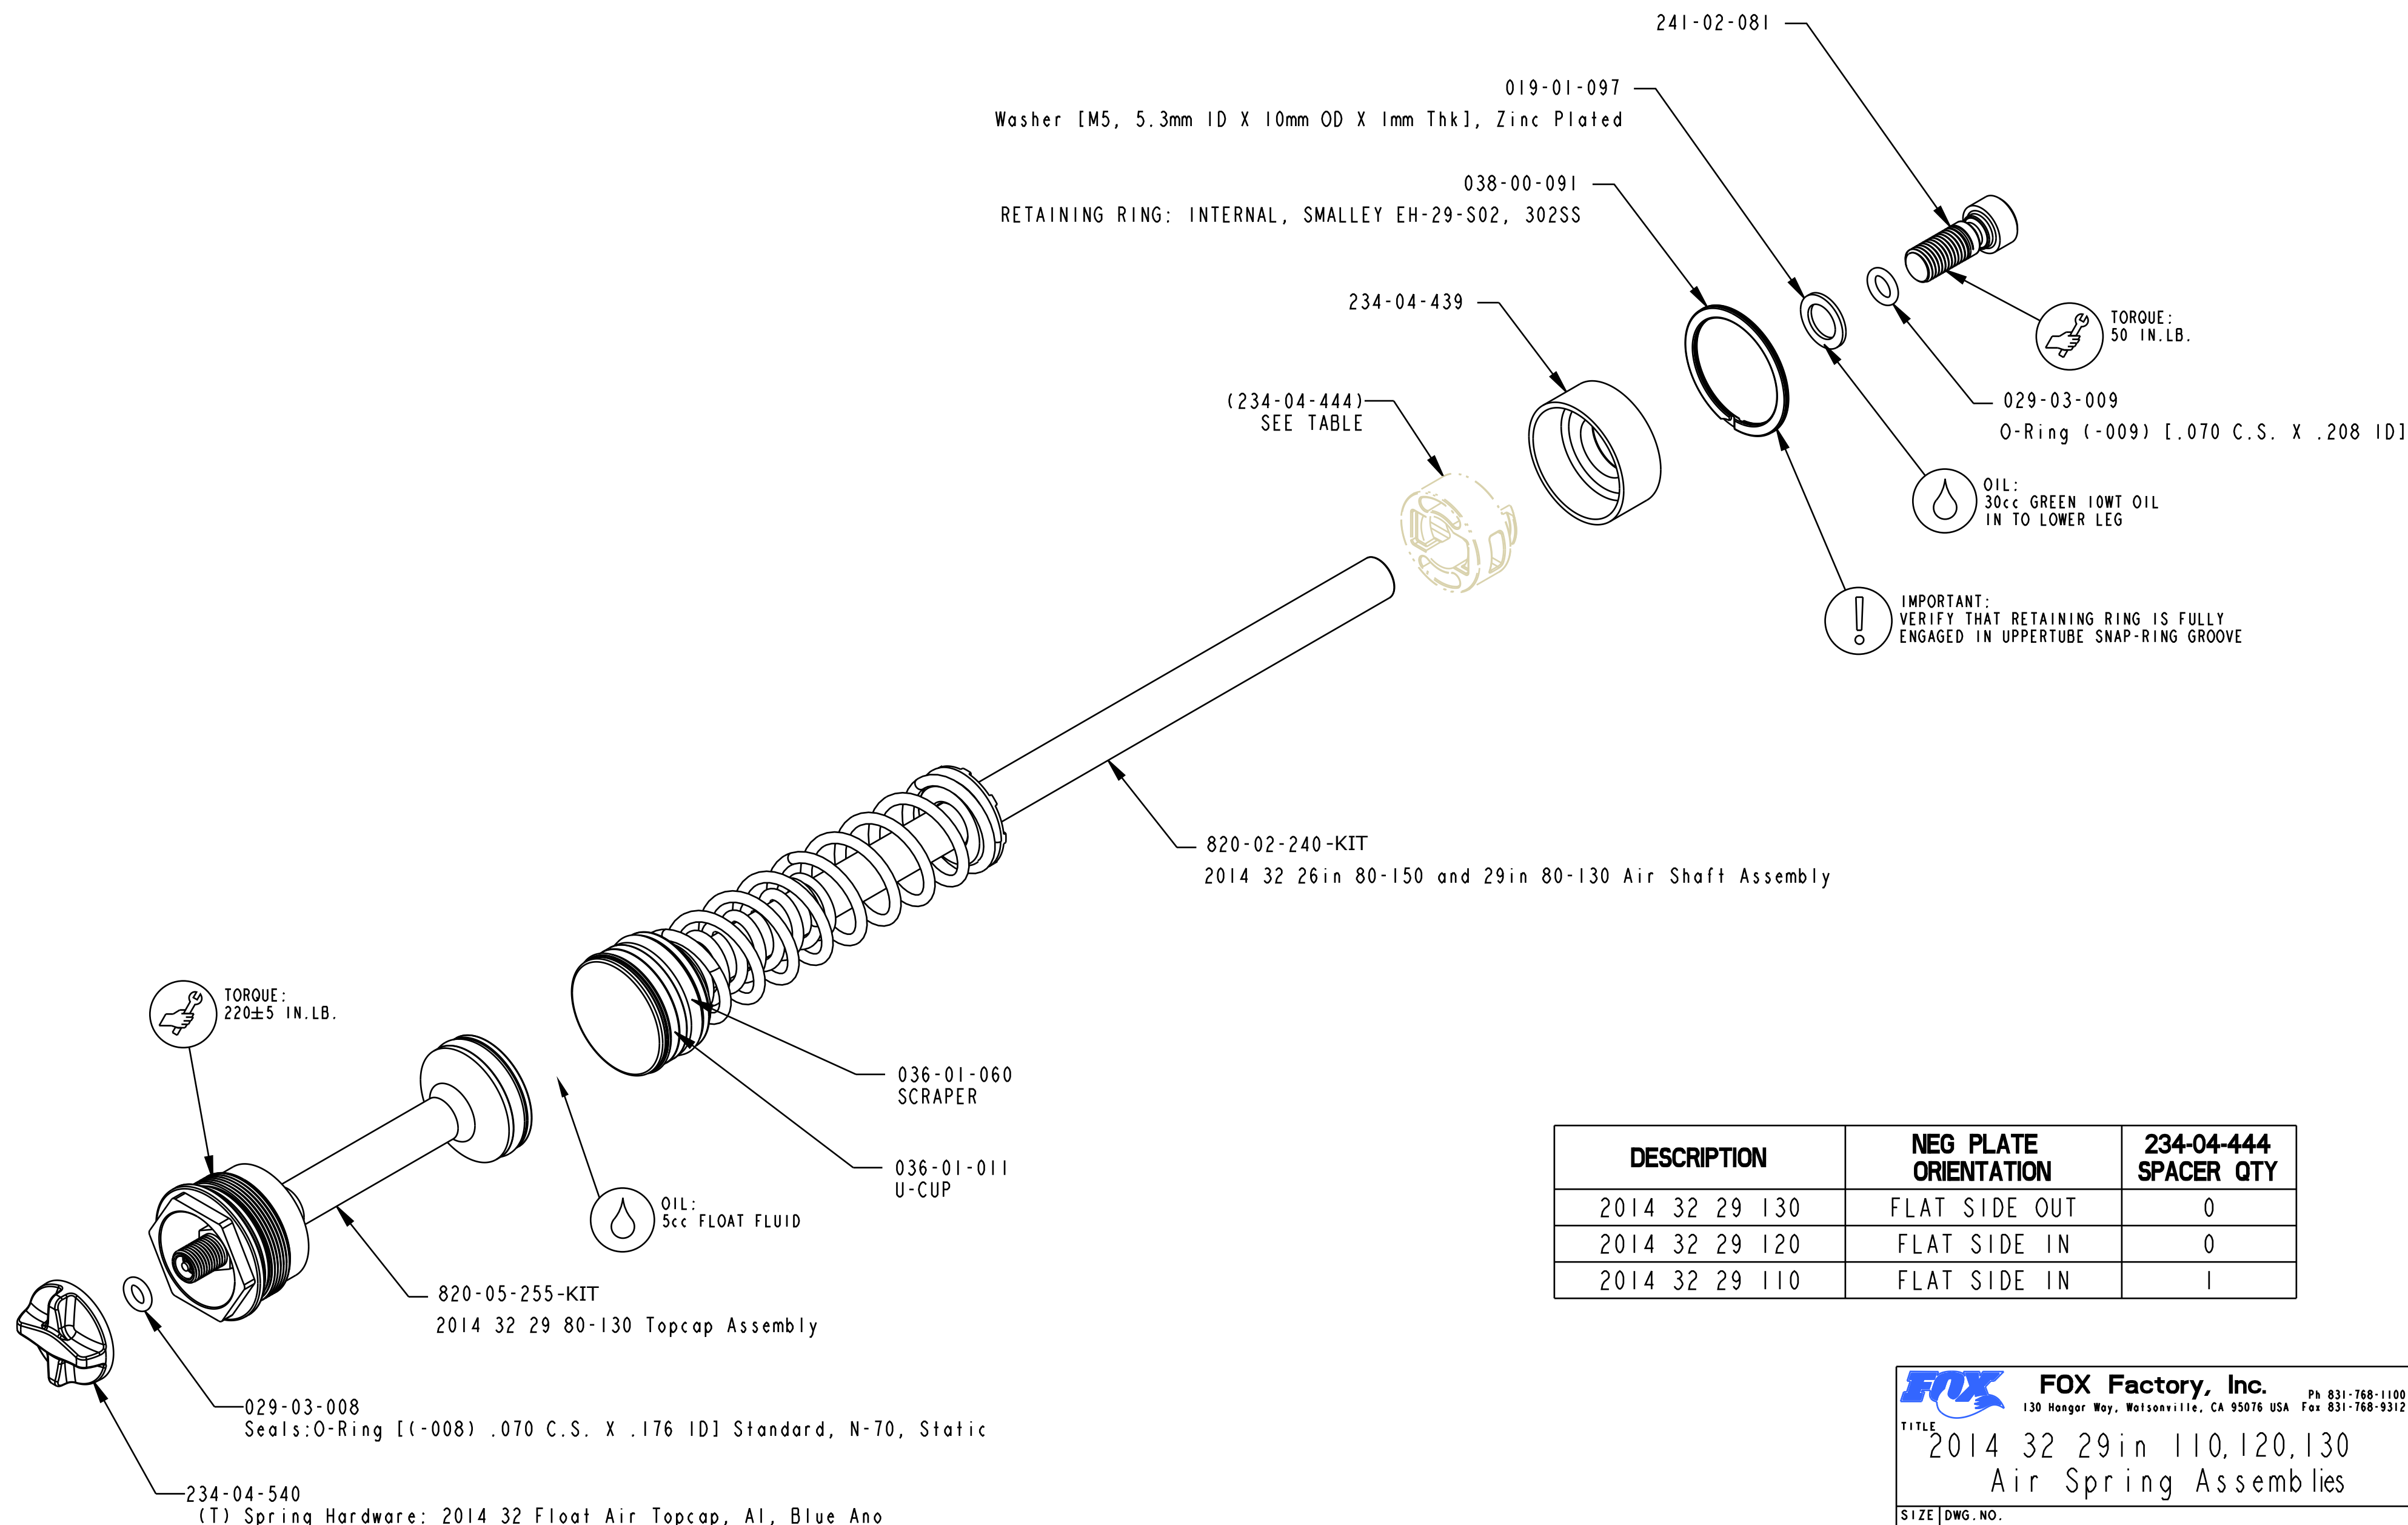

DESCRIPTION	NEG PLATE ORIENTATION	234-04-444 SPACER QTY
2014 32 29 130	FLAT SIDE OUT	0
2014 32 29 120	FLAT SIDE IN	0
2014 32 29 110	FLAT SIDE IN	1

PROPRIETARY - THIS DOCUMENT CONTAINS CONFIDENTIAL, PROPRIETARY INFORMATION THAT IS FOX PROPERTY. DO NOT DISCLOSE TO OR DUPLICATE FOR OTHERS EXCEPT AS AUTHORIZED BY FOX.

FOX **FOX Factory, Inc.** Ph 831-768-1100
 130 Hangar Way, Watsonville, CA 95076 USA Fax 831-768-9312

TITLE
 2014 32 29in 110,120,130
 Air Spring Assemblies

SIZE DWG. NO.
C

PLOT SCALE 1/1:1 SHEET 1 OF 1